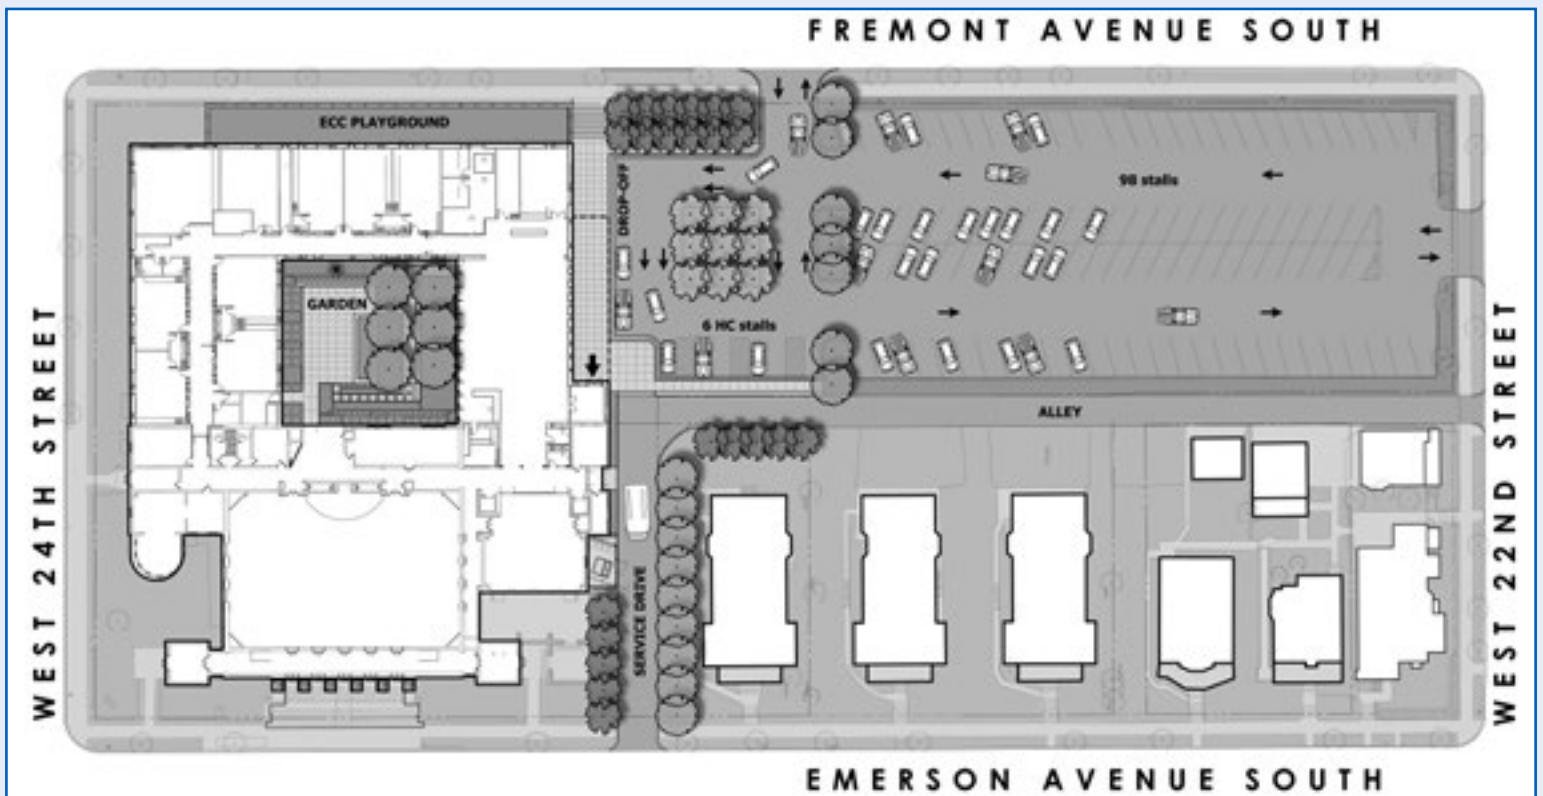

Construction Highlights: August & September

- Construction site fence installed
- New pedestrian walkway and mobility access ramp added
- Fremont entrance and outer lobby closed
- Portico removed
- Education wing demolished

For more detailed construction updates, please visit our website, www.templeisrael.com.

Site plan